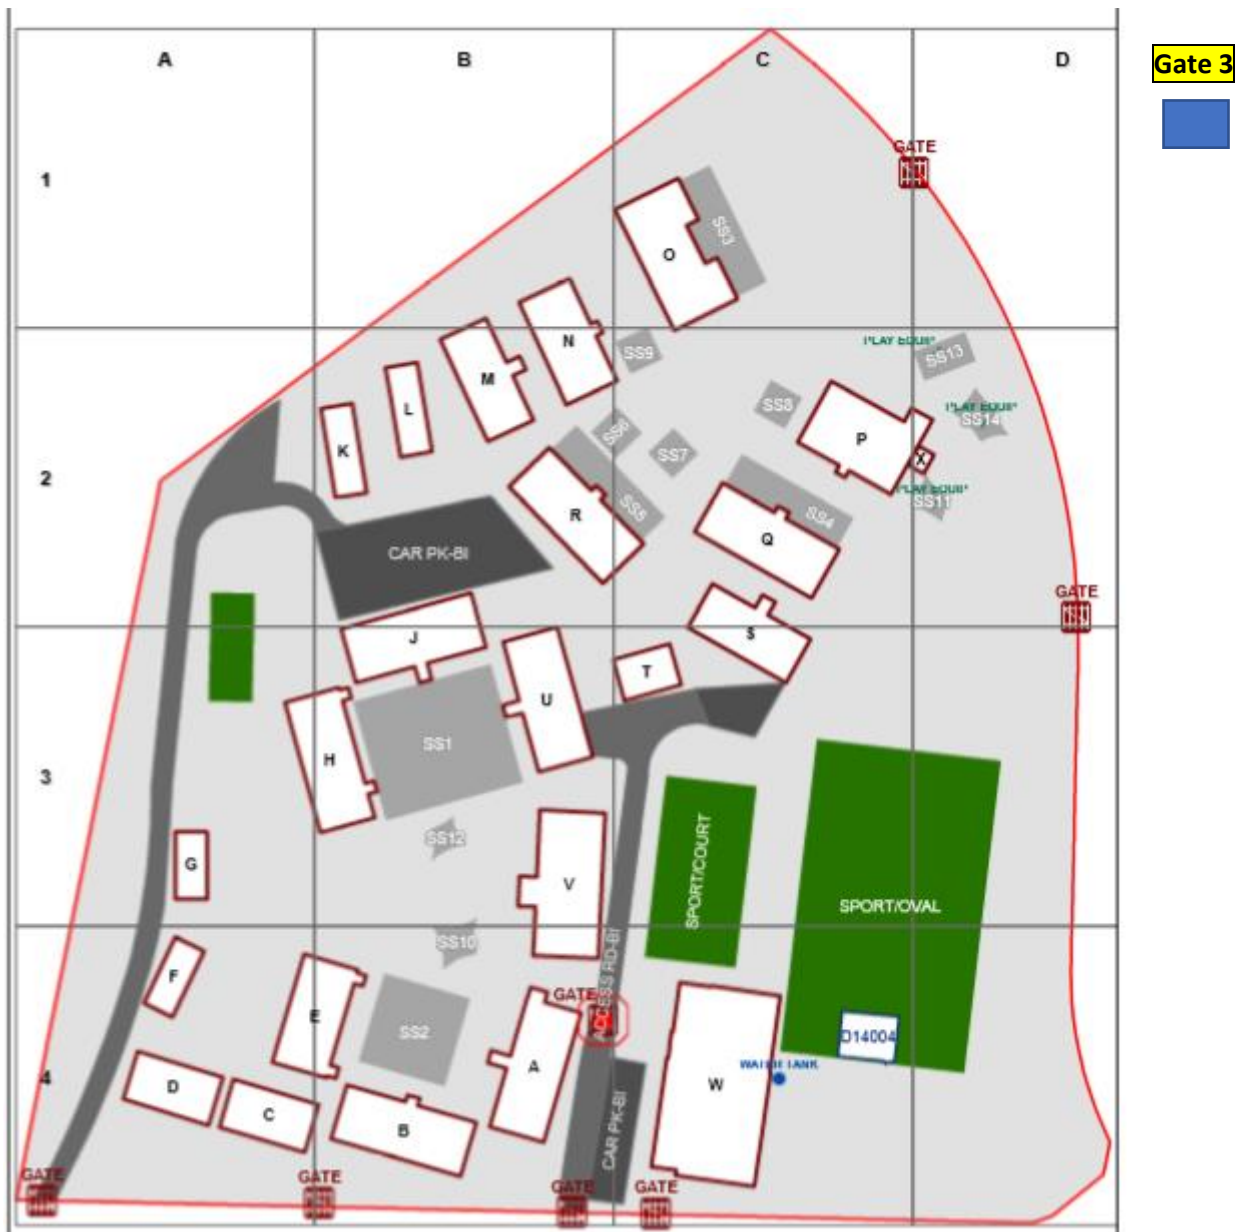

### Map of Drop-Off and Pick-Up Gates

**Gate 2**

**Gate 1**

-  Gate 1 (Pedestrian/New Hall Gate) – Kindergarten, Year 1 and Year 2 students
-  Gate 2 (Bus Stop/OOSH Gate) – Year 3, Year 4, Year 5 and Year 6 students
-  Gate 3 (Sackville Road Gate) – Preschool, Support Unit students (not on Assisted Transport) and Family Groups